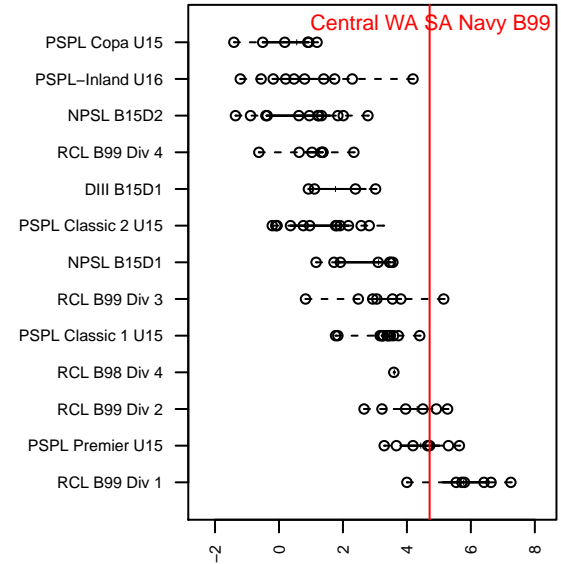

**attack and defense rating
relative to others at age
and all opponents in last 13 months**