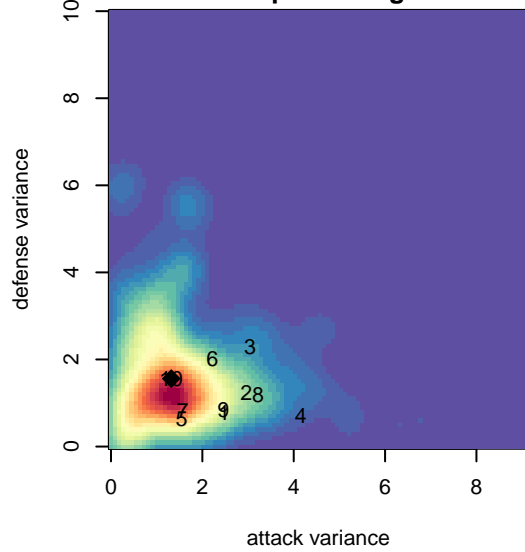

**attack and defense variance (black dot)
relative to other teams
and top 10 in region**