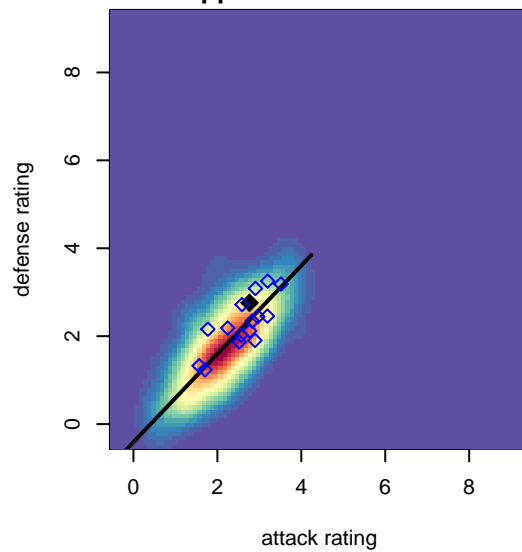

**attack and defense rating
relative to others at age
and all opponents in last 13 months**