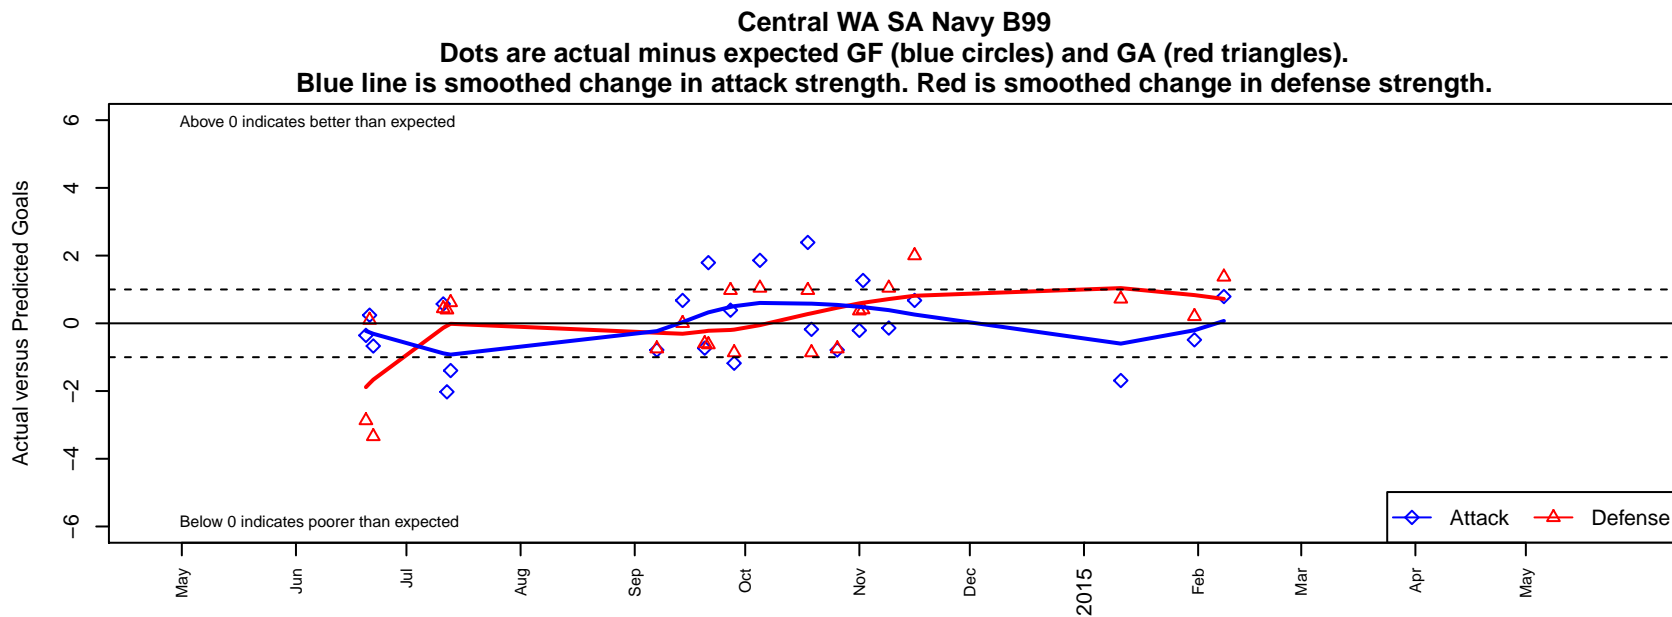

**attack and defense variance (black dot)
relative to other teams
and top 10 in region**

**attack and defense rating
relative to others at age
and all opponents in last 13 months**

Central WA SA Navy B99

Central WA Soccer Academy
Yakima, WA
B99 total strength=1597
attack=15.9 defense=15.78
fall league = PSPL Premier U15
notes= Anabtawi 2013, 2014

alt names used:
CENTRAL WASHINGTON CWSA B-99 ANAB
CWSA B99 Navy Anabtawi
CENTRAL WASHINGTON CWSA B-99 ANAB

Venues played:
2014 US Club Regionals Premier U15
2014 Nike Crossfire Challenge Silver U15
2014 PSPL Premier U15
2014 WA Cup U15 Gold U15