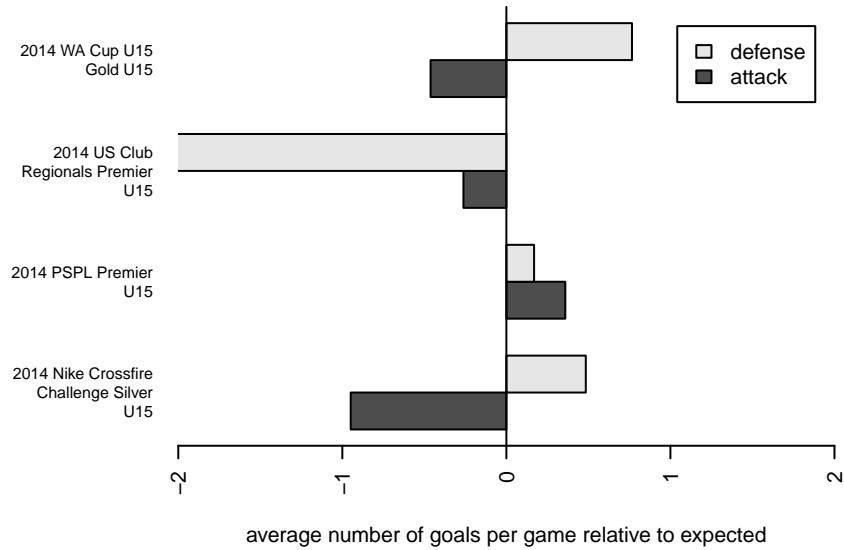

Performance relative to 13 month average