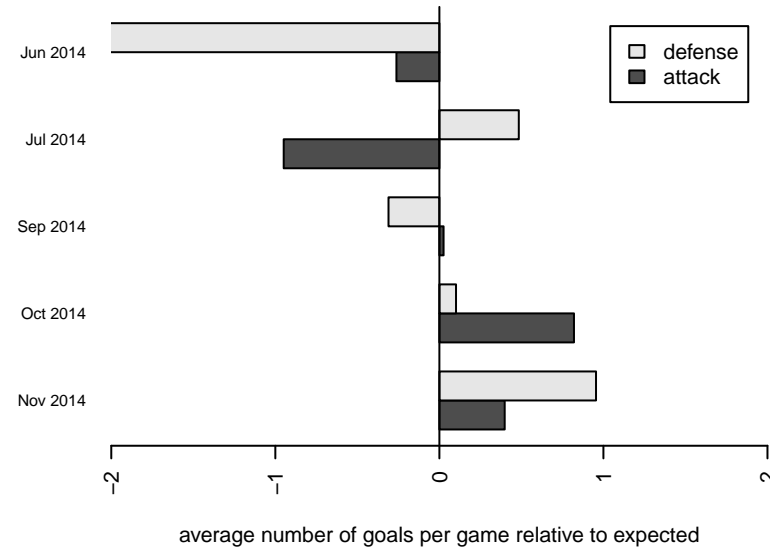

Performance relative to 13 month average